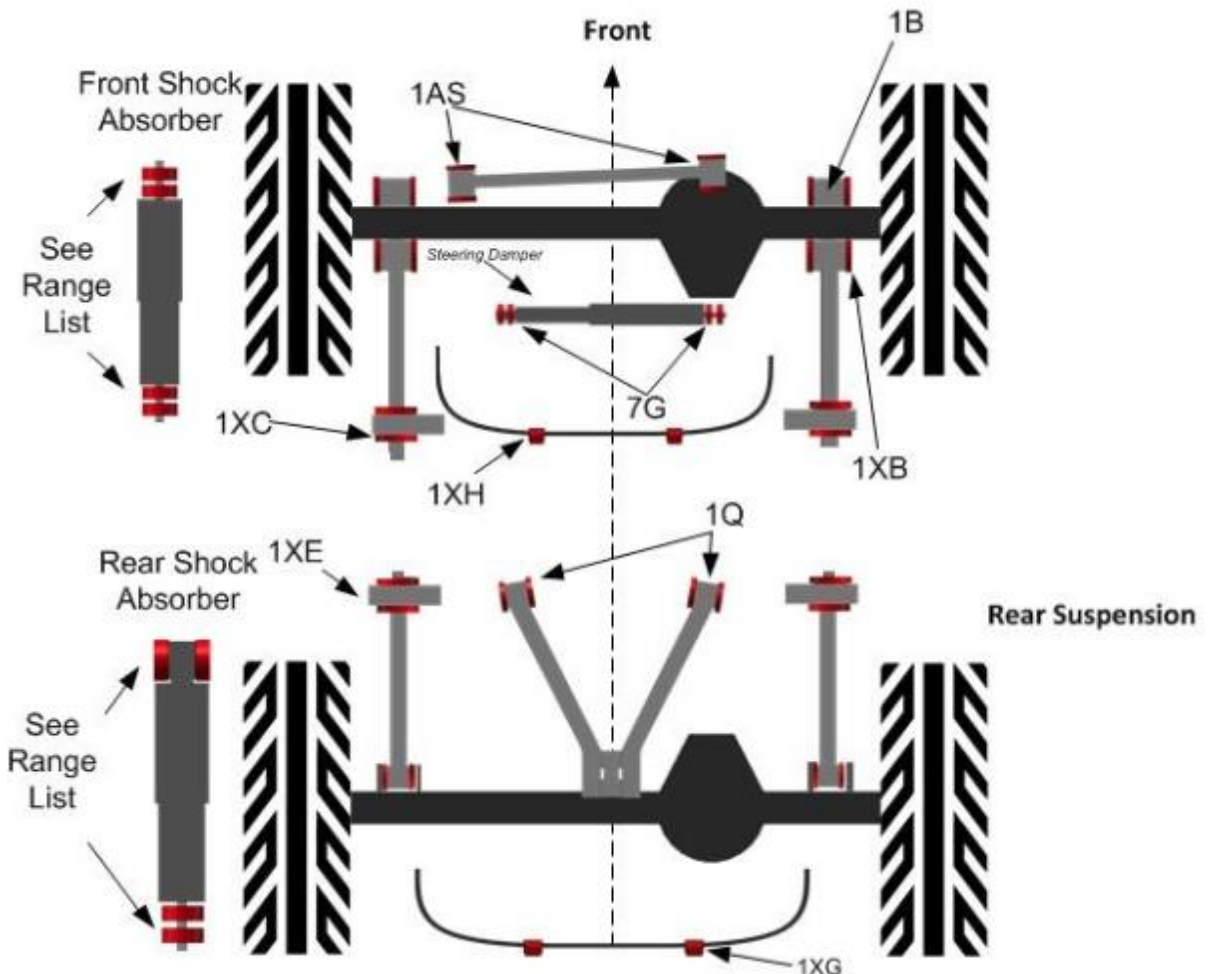

Polybush®

SUSPENSION BUSH KIT

COMFORT BLUE KIT23

Range Rover P38a

Part Number: RA1338PBC

Front Suspension

QUALITY PARTS AND ACCESSORIES

Triumph House, Sleaford Road, Bracebridge Heath, Lincoln LN4 2NA,
England Telephone: 01522 568000 | E-mail: sales@rimmerbros.com